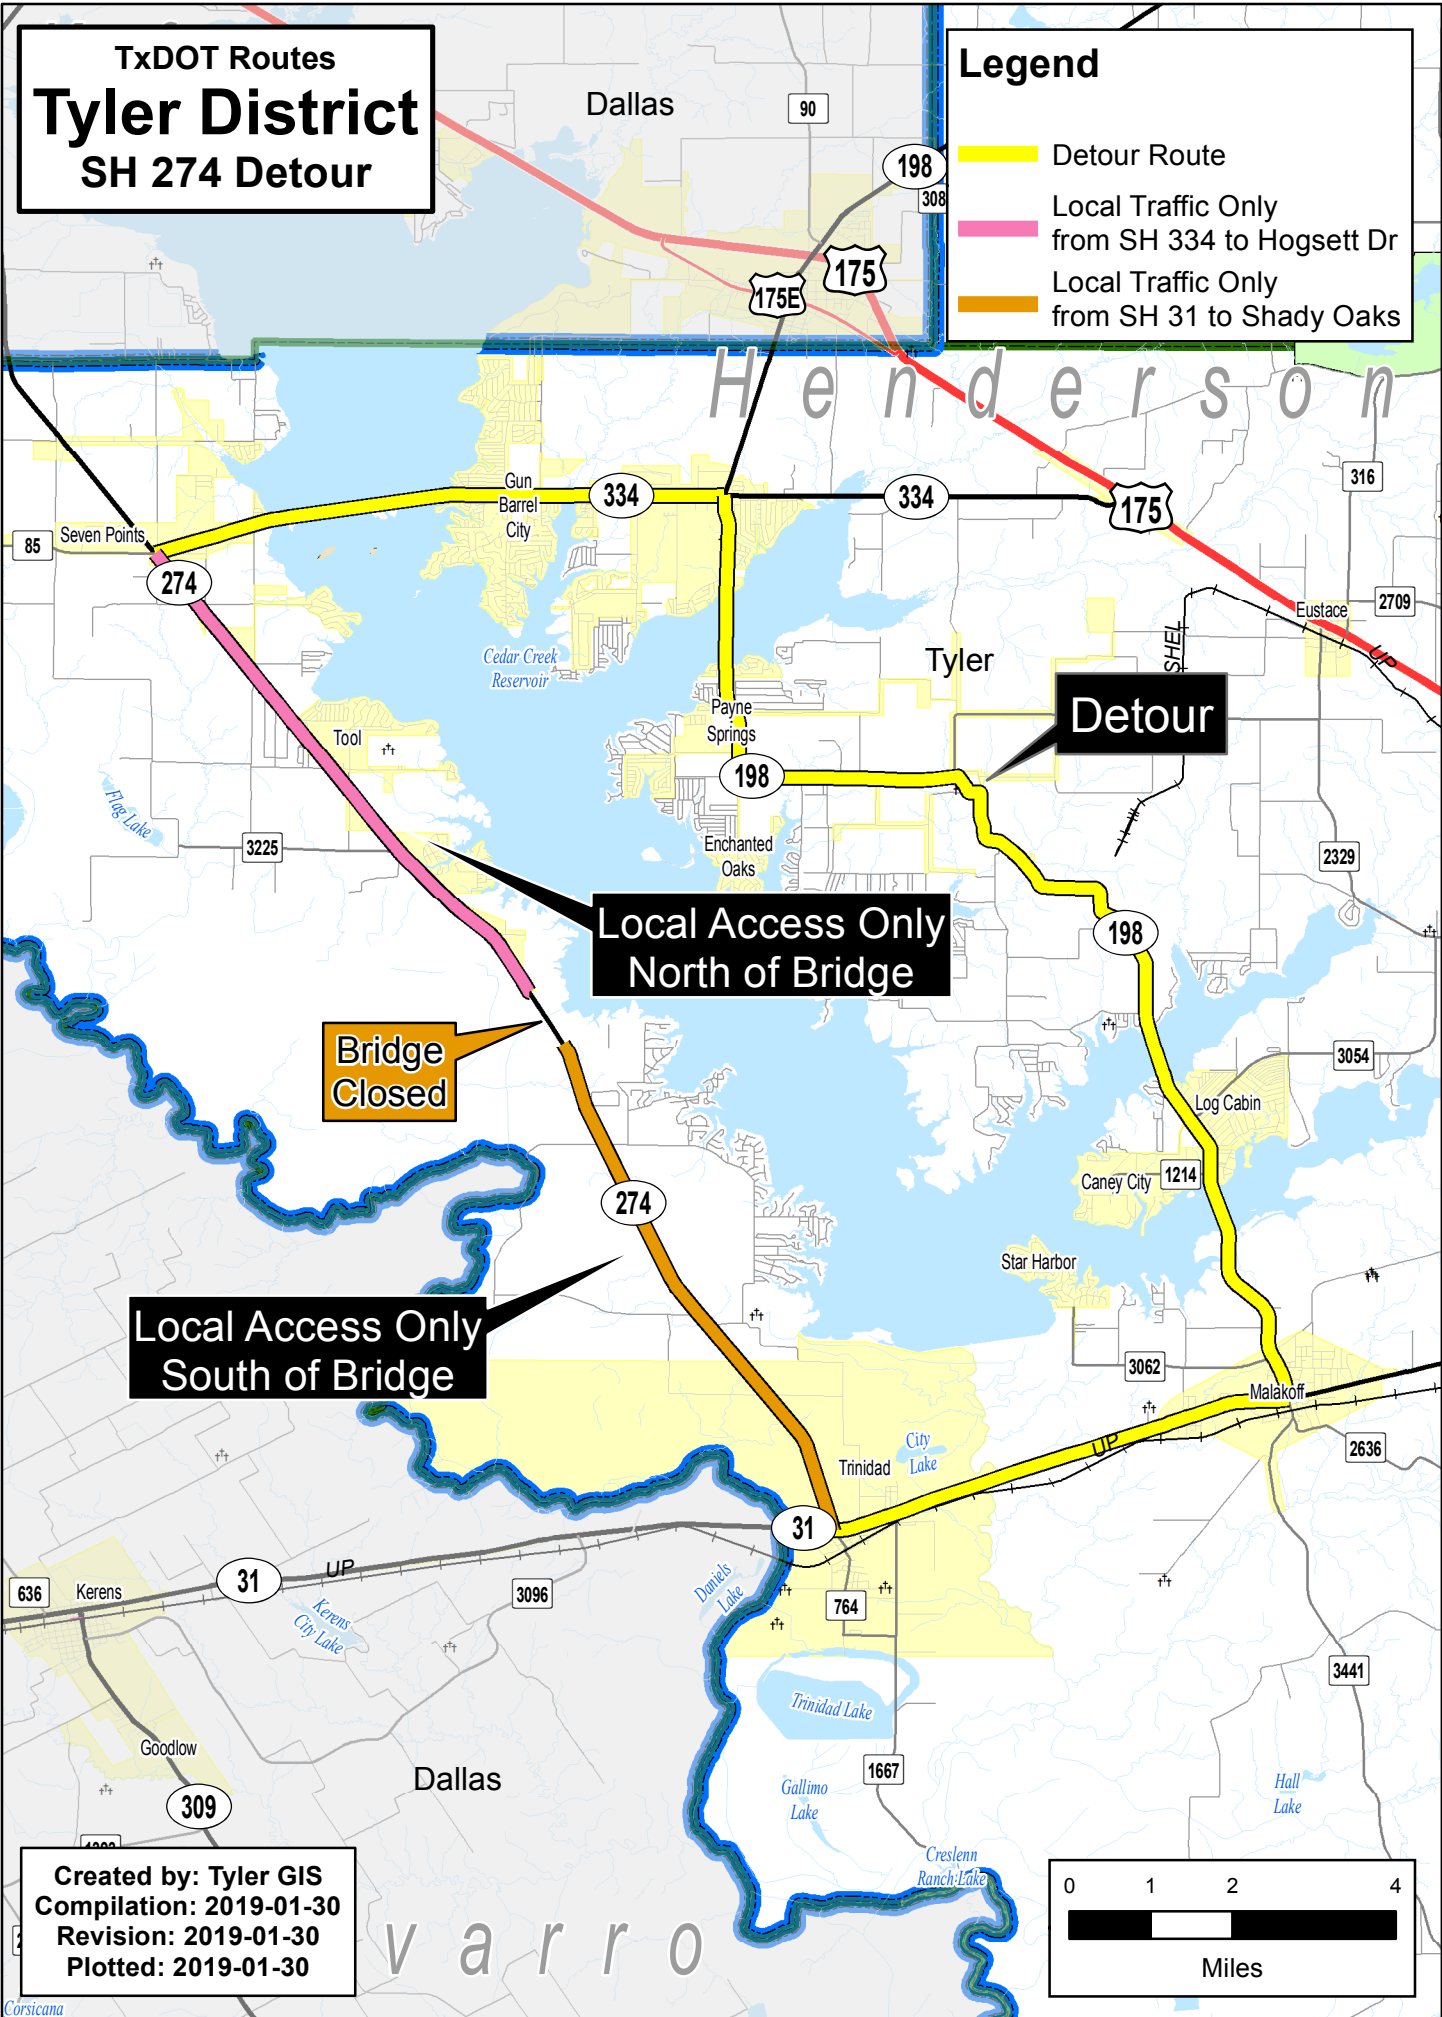

TxDOT Routes
Tyler District
SH 274 Detour

Legend

- Detour Route
- Local Traffic Only from SH 334 to Hogsett Dr
- Local Traffic Only from SH 31 to Shady Oaks

Local Access Only
North of Bridge

Bridge
Closed

Local Access Only
South of Bridge

Created by: Tyler GIS
Compilation: 2019-01-30
Revision: 2019-01-30
Plotted: 2019-01-30